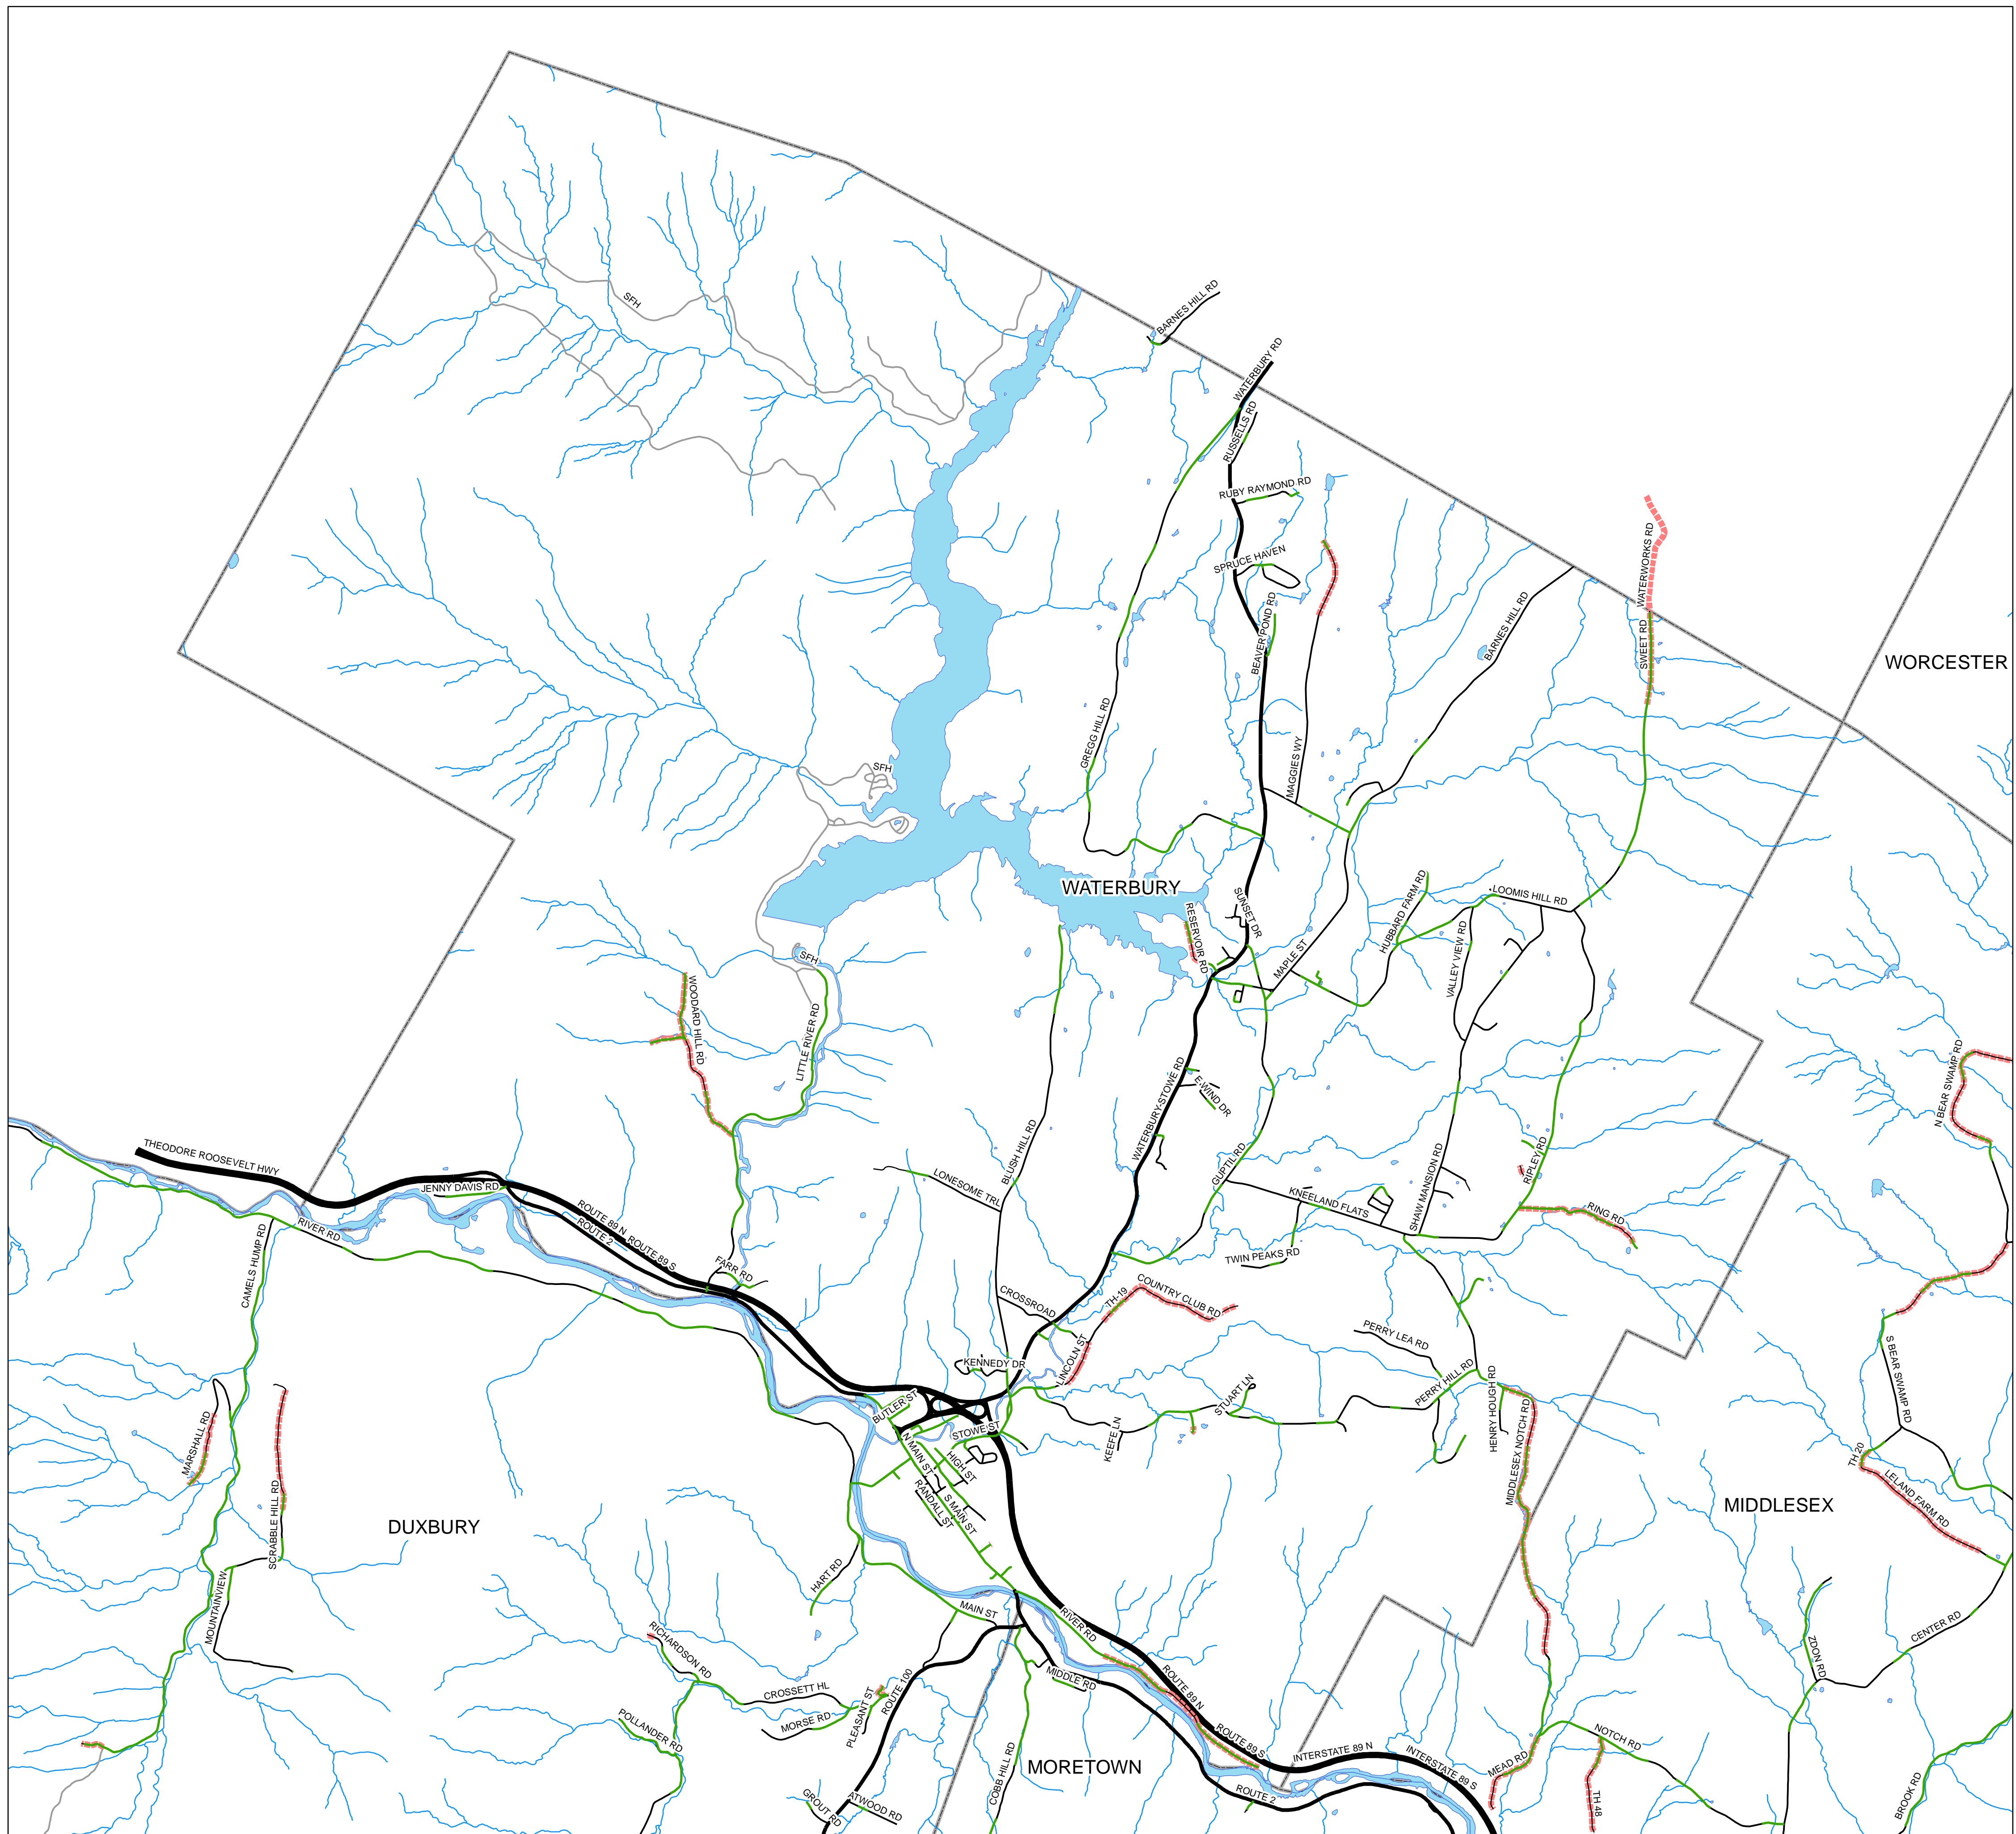

WATERBURY Hydrologically Connected Road Map

Hydrologically Connected Roads by Class	<ul style="list-style-type: none"> State and Federal Park Roads State and US Highways Town Highways Class 1-3 	Surface Waters	<ul style="list-style-type: none"> Town Highways Class 4 Rivers, Lakes, and Ponds Streams
Road Sagements			
 No			
 Yes			

This map is for planning purposes only.
Data is only as accurate as the original sources.
This map may contain errors or omissions.