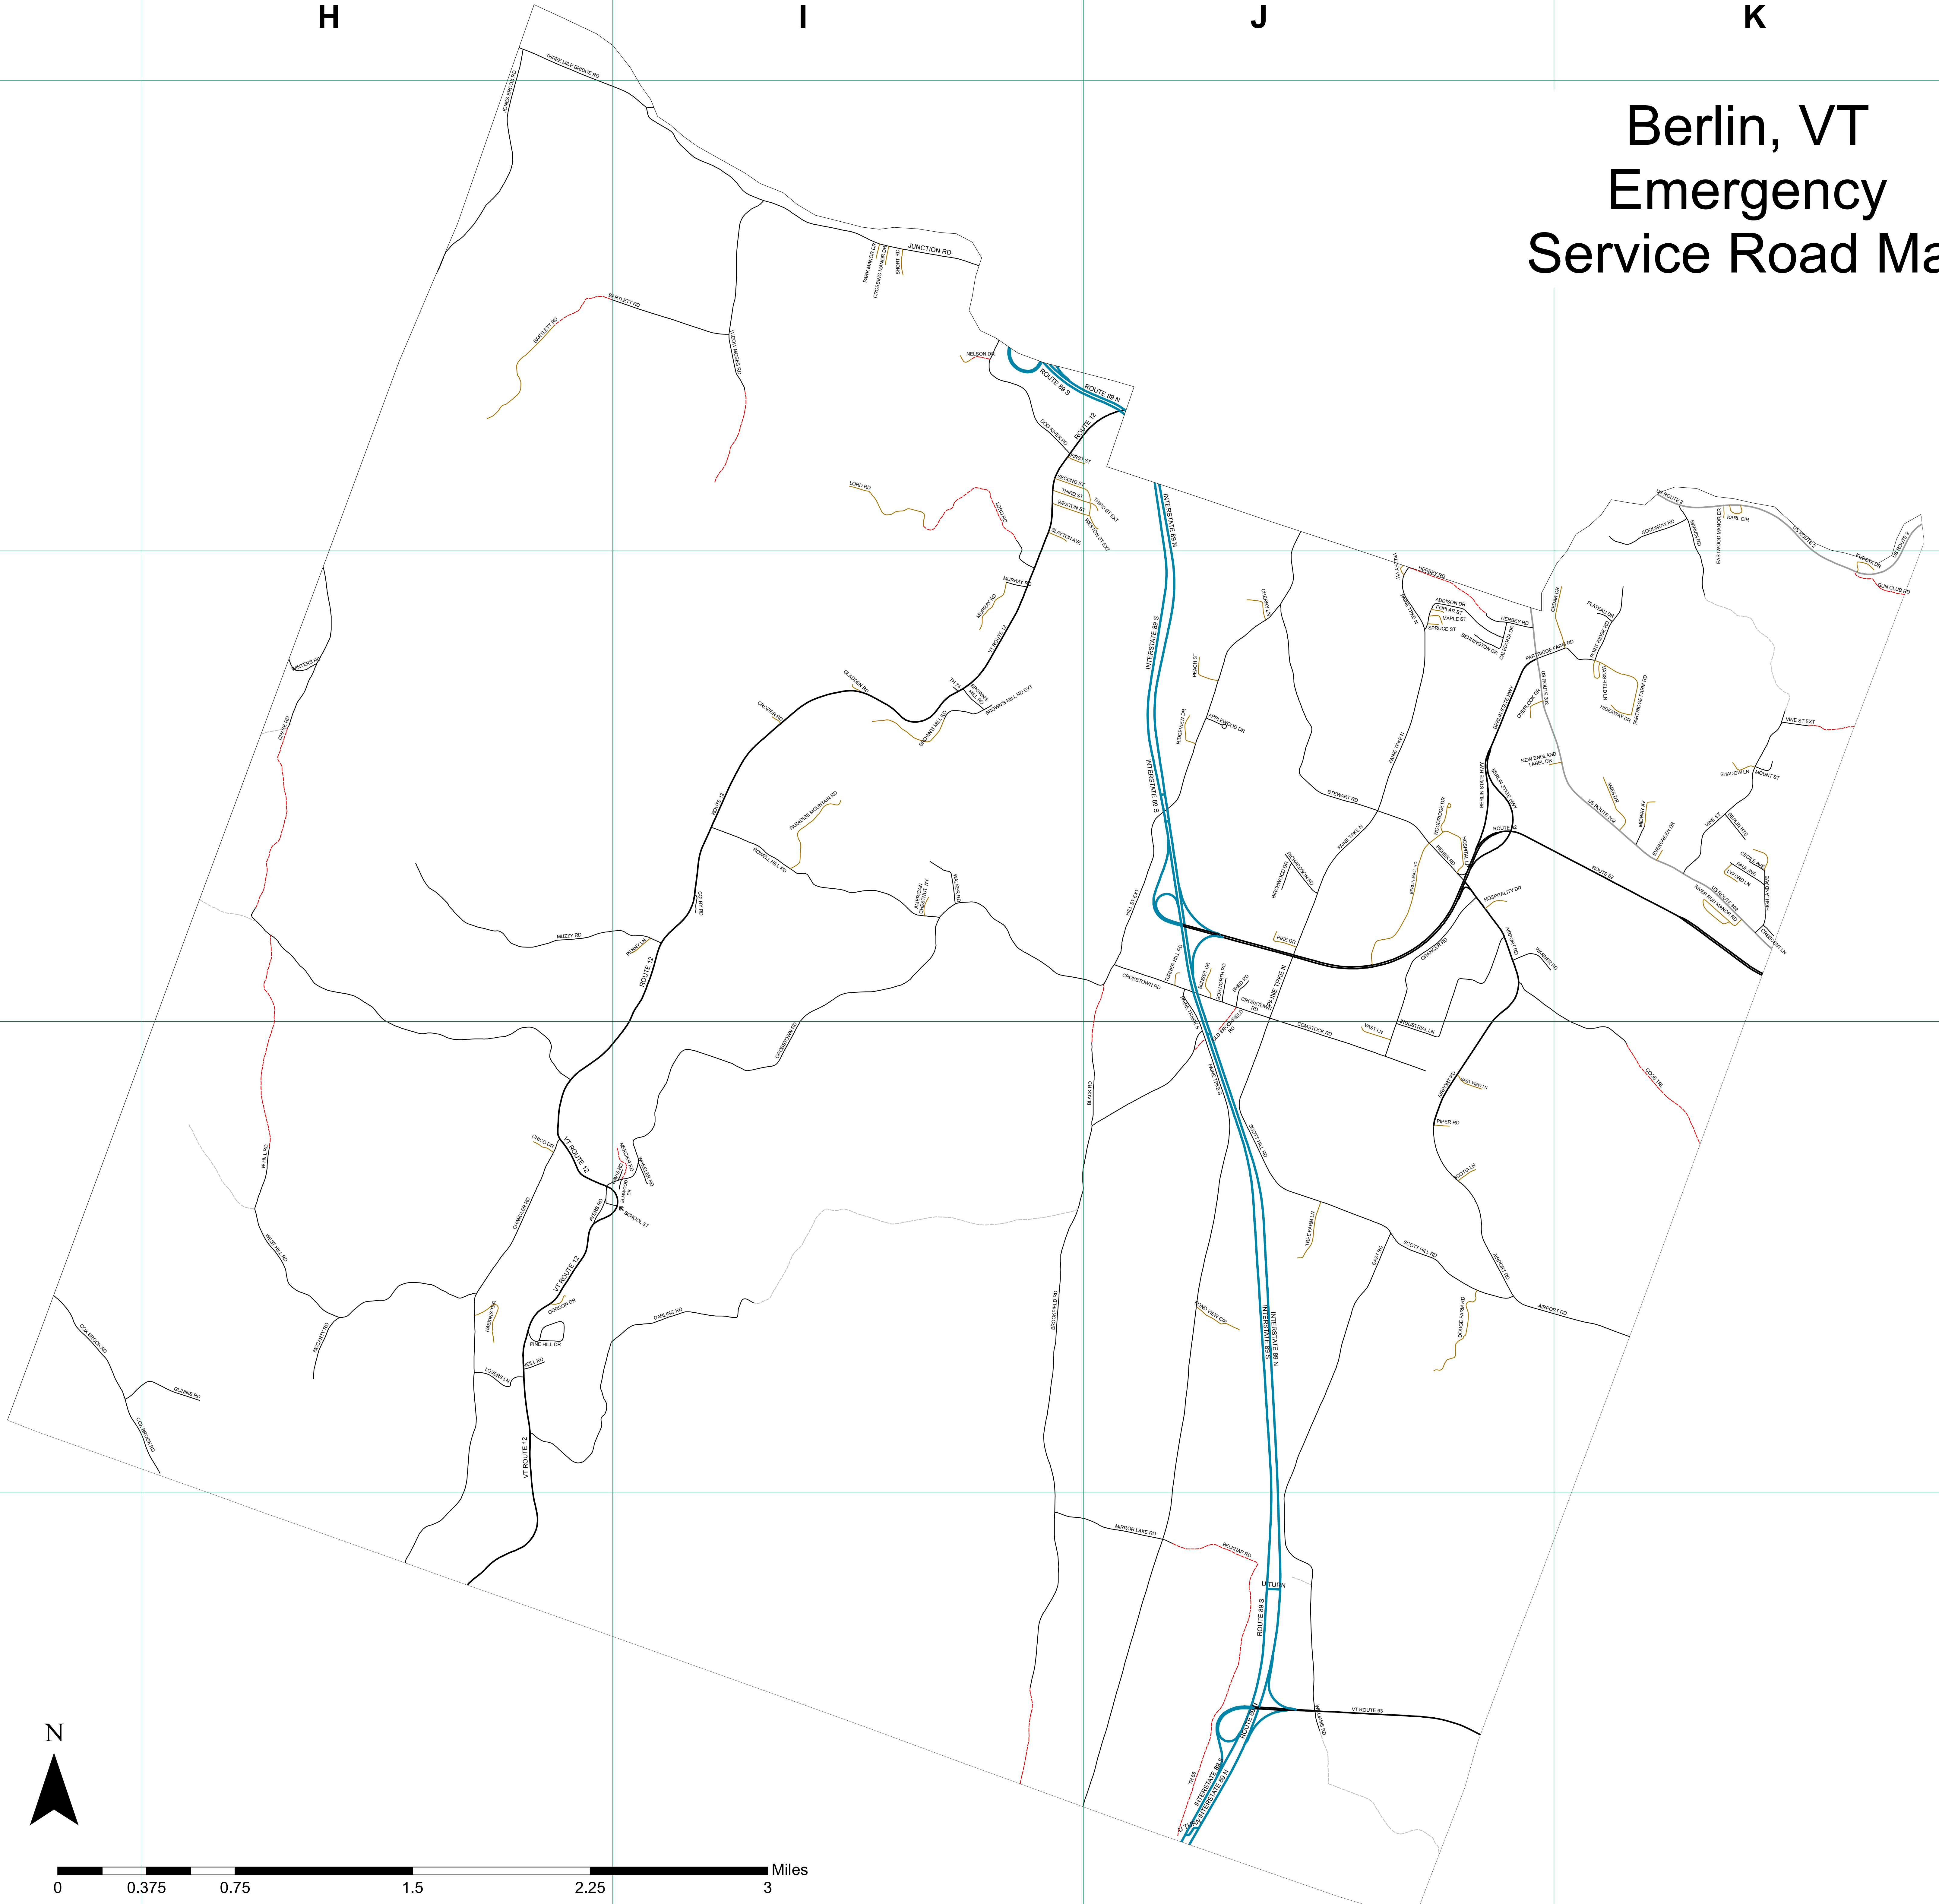

Berlin, VT Emergency Service Road Map

10

11

12

13

ADDISON DR	H-13, I-10, J-10, L-12, Q-4
AIRPORT RD	D-12, E-8, H-13, H-14, I-10, J-10, K-11
AMERICAN CHESTNUT WY	E-8
AMES DR	E-8
APPLEWOOD DR	E-8
ATERS RD	E-8
BARLETT DR	E-8, G-11, I-10
BEAN RD	H-11
BEKNAP RD	F-7
BENNINGTON DR	F-7
BERLIN HTS	J-11
BERLIN MALL RD	J-11
BERLIN STATE HWY	J-11
BIRCHWOOD DR	H-12
BLACK RD	I-12, J-11
BOSWORTH RD	J-11
BROOKFIELD RD	I-11, I-12, J-11
BROWNS MILL RD	H-10, I-10, I-11
BROWN'S MILL RD EXT	I-11
CALEDONIA DR	I-11
CECILE AVE	G-16
CEDAR DR	H-16
CHANDLER RD	C-11, D-11, G-16, H-16
CHASE RD	C-10, C-11, D-11
CHERRY LN	C-10
CRISCENT LN	C-11
COLBY DR	J-8
COMSTOCK RD	I-7, J-7, J-8
COOK RD	J-8
COOS TRL	J-9, K-9, M-11
COX BROOK RD	J-9, K-9
CROSSING MANOR DR	L-12
CROSSING MANOR DR	L-12
CROSSTOWN RD	L-12, M-11, M-12, N-11, N-12
CROZIER RD	J-9, K-12, M-9, M-16, N-14, N-15

DARLING RD	K-12
DAVIS RD	M-5
DOGGE FARM RD	J-9
DOG RIVER RD	J-9
EAST RD	E-8, F-9, J-9
EAST VIEW LN	C-13
EASTMAN RD	C-13
EASTWOOD MANOR DR	C-12
ELMWOOD DR	K-12
EVERGREEN DR	K-11
FIRST ST	H-7
FISHER RD	Q-5, R-5
GLADDEN RD	Q-5
GUINNIS RD	Q-5
GODDOW RD	Q-5
GORDON DR	Q-5
GRANGER RD	H-12, I-12, O-7, P-13
GUN CLUB RD	I-13
HASKINS TER	F-7
HERSEY RD	F-7, H-13
HIDEAWAY DR	I-11
HIGHLAND AVE	H-13, I-12, N-15
HILL ST EXT	C-16, F-5, F-6, F-10, I-9, K-12, N-9, O-9, R-4
HOSPITAL LOOP	D-11
HOSPITAL LP	H-9
HOSPITALTY DR	D-13
HOUSE RD	K-13
INDUSTRIAL LN	D-12, J-9
INTERSTATE 89 N	C-15, E-10, L-12
INTERSTATE 89 N ENTRANCE/EXIT	F-9, G-8, G-9
INTERSTATE 89 S	F-7, G-8, G-9, H-14, K-15, L-12, M-13, D-11
INTERSTATE 89 S ENTRANCE/EXIT	D-8, D-9, E-8, E-10, F-7, F-11, F-12, G-11, J-9, J-10, K-9, K-15
JONES BROOK RD	L-13
JUNCTION RD	E-10, F-10, H-13, H-14, M-13
KARL CIR	H-14