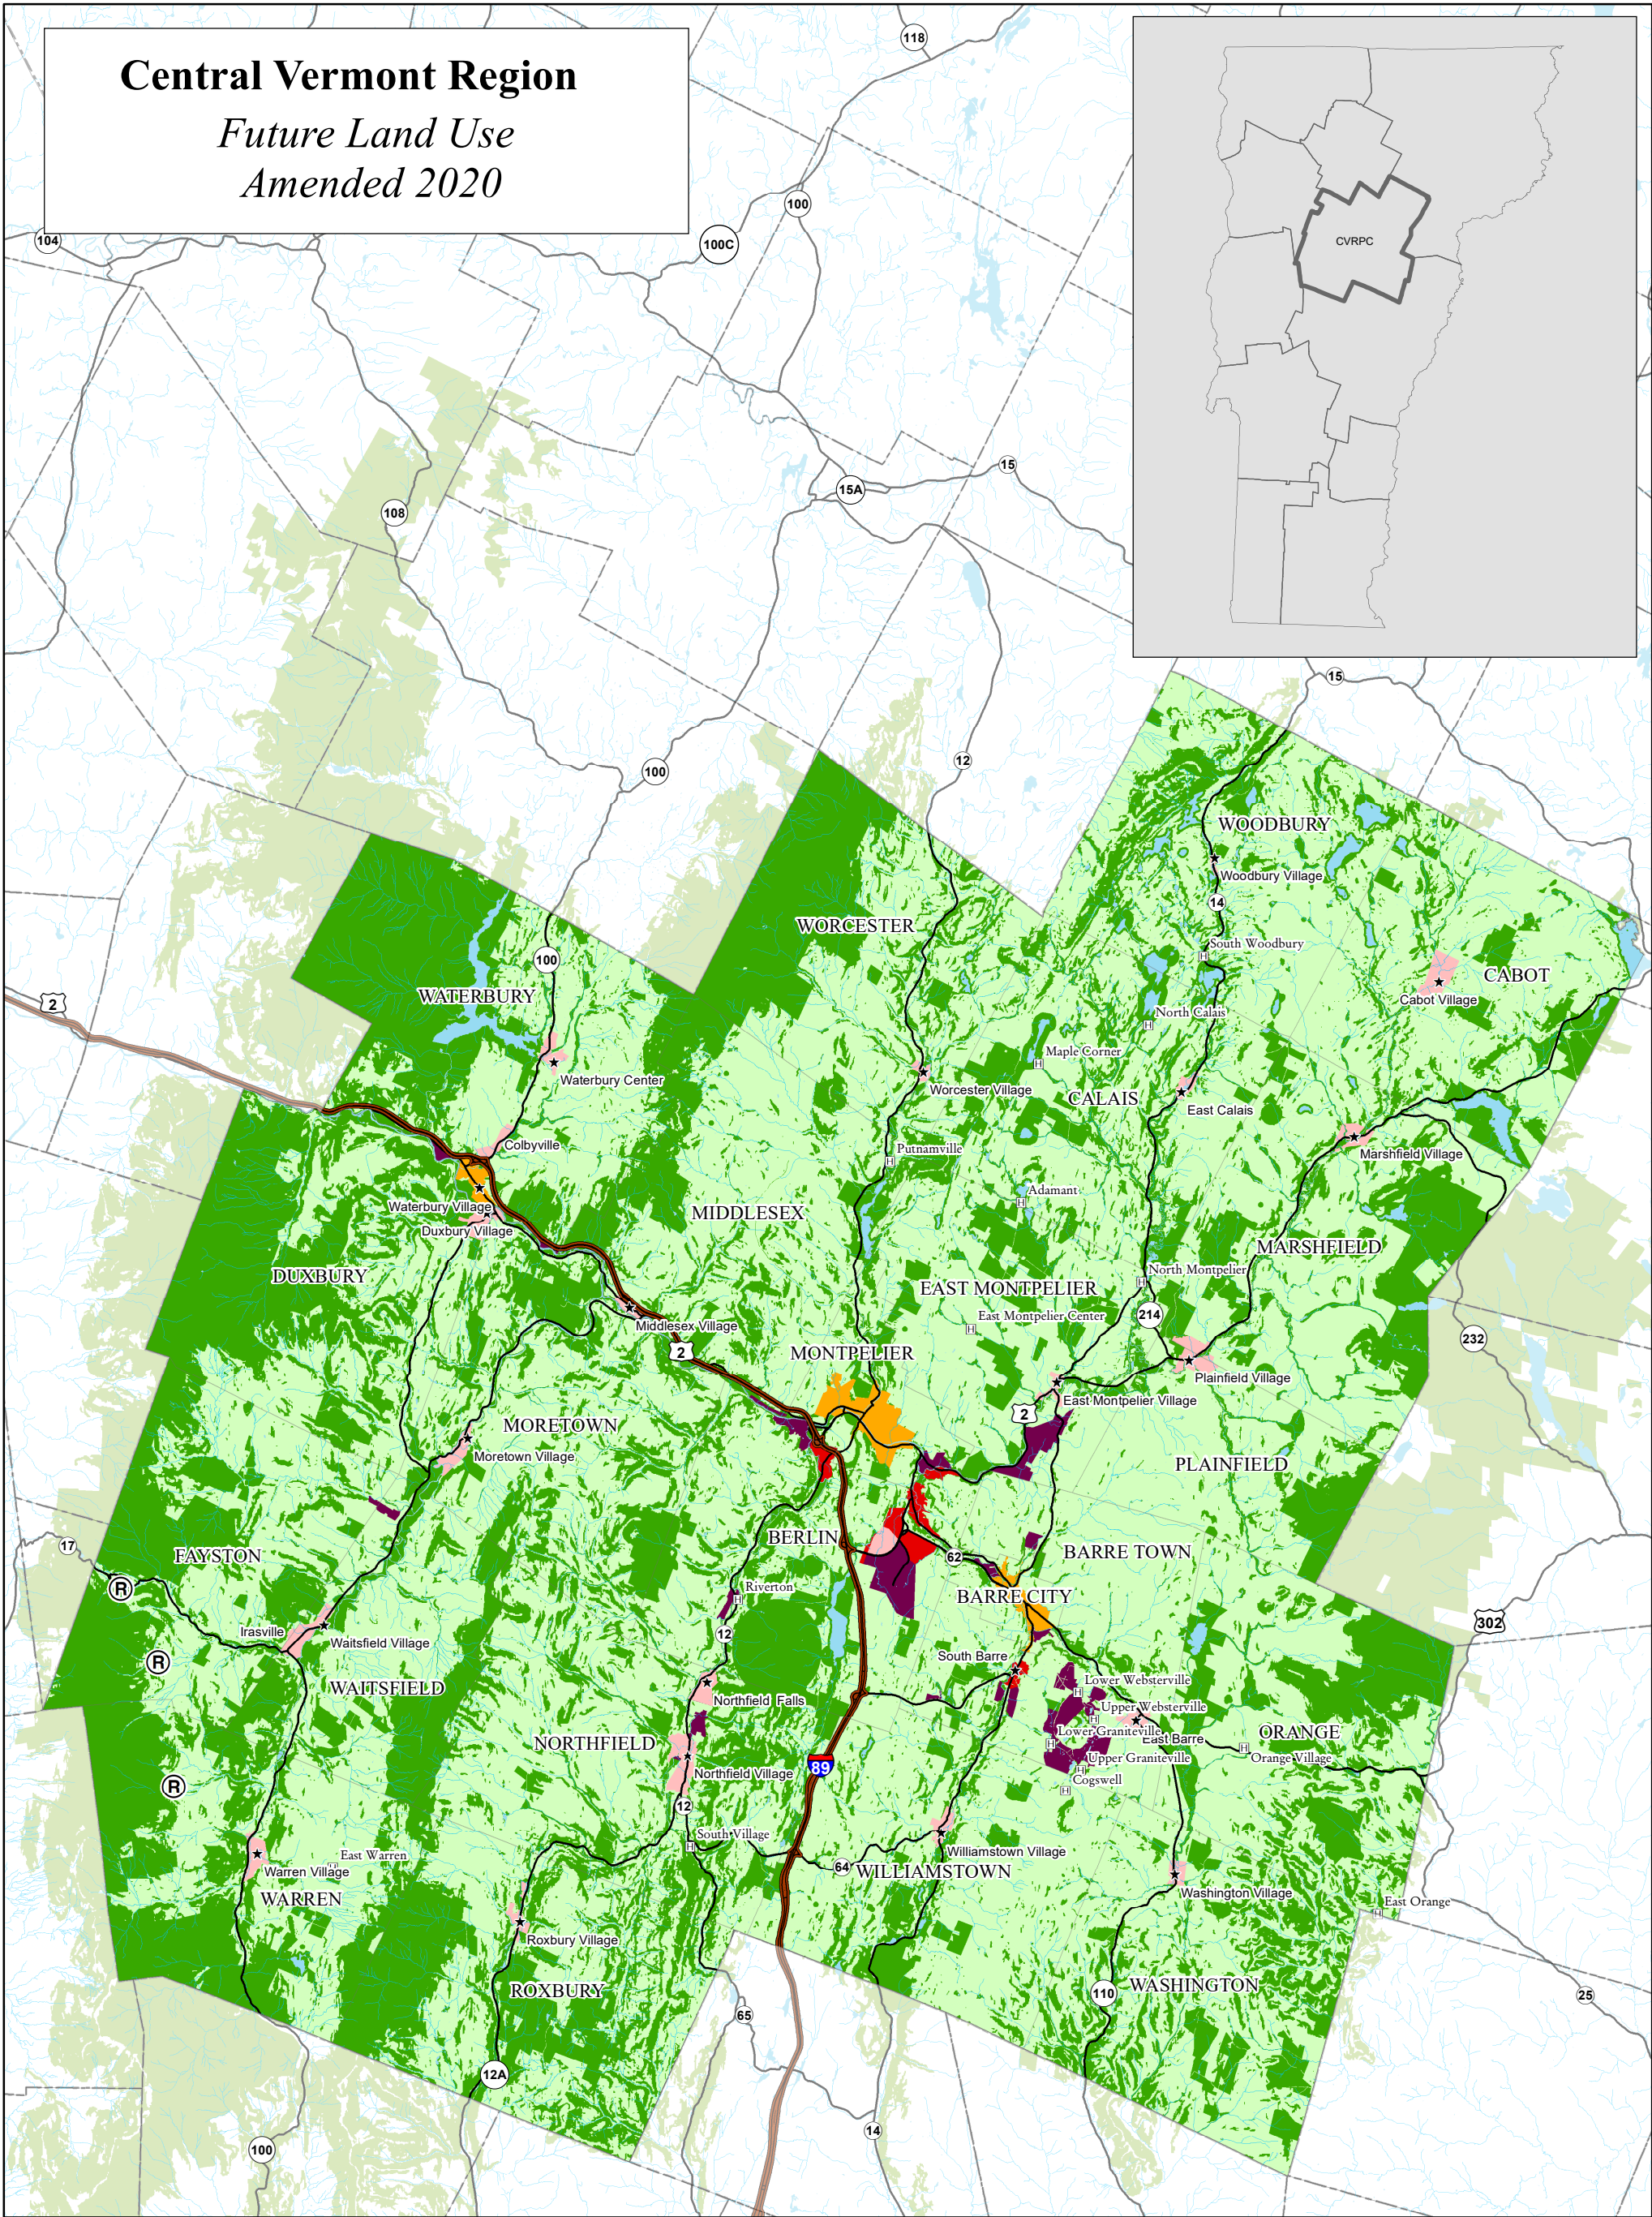

Central Vermont Region

*Future Land Use
Amended 2020*

Future Land Use

- Resource
- Rural
- Regional Centers
- Town Centers
- Industrial
- Mixed-Use Commercial
- Hamlets
- Resort Centers
- Villages

Map Adopted 10/13/2015
 Updated: 12/19/2019
 Revised: 9/10/2020
 Readopted: 10/13/2020

Data should be verified during permitting process per the provisions of the regulatory authority. This map is for general planning purposes only. This map may contain errors and omissions. See page 2-19 and 2-31 of the Land Use Element for a complete explanation.