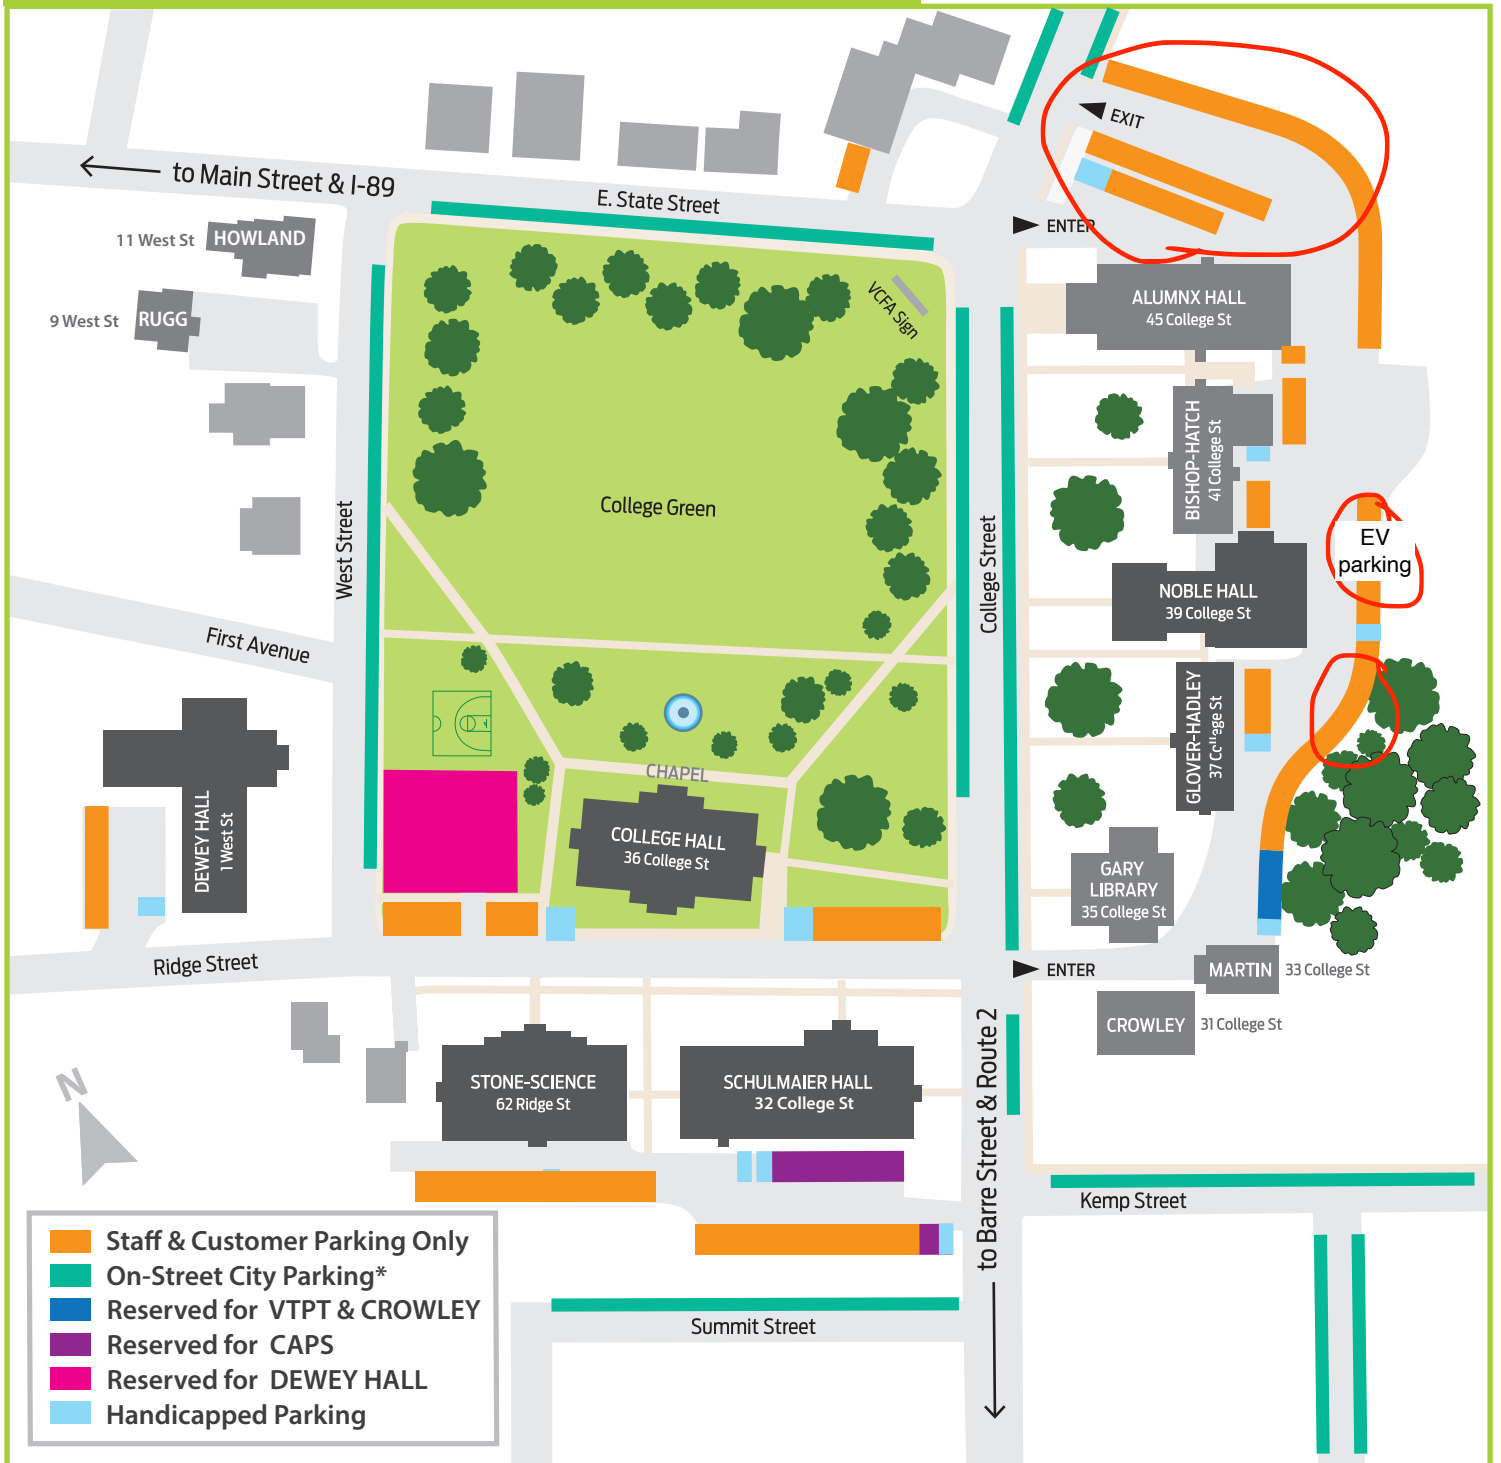

P Campus Parking

Consult your host about where best to park on campus.
Visitors are always welcome to park on city streets.

Greenway

39 College St., Montpelier, VT
greenwayinstitute.org
802.359.7404

*On-Street Parking: Alternate Side Winter Parking In Effect Nov 15 - Apr 1